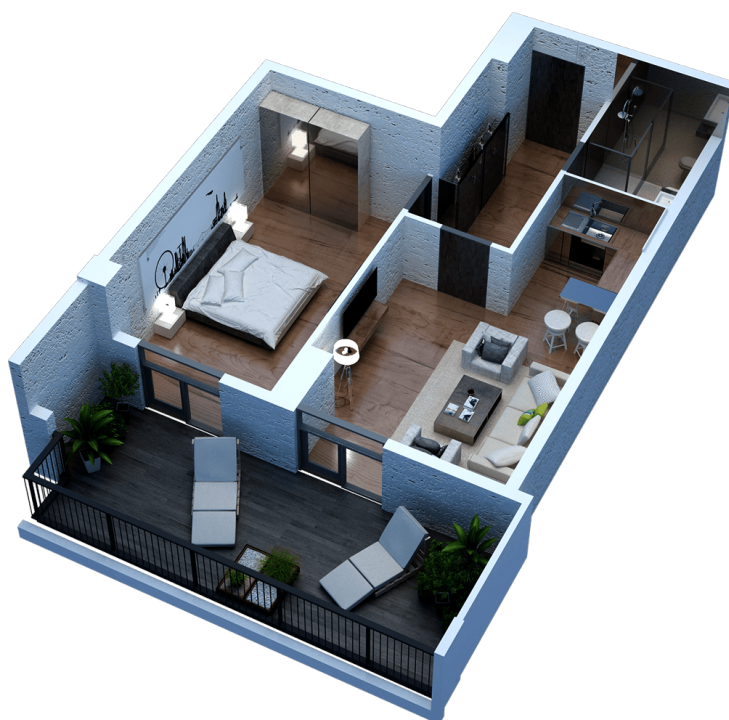

Block 2 Floor 13 Flat 77a Summer zone v1

68.8 m² Living area: 49.6 m² Terrace: 19.2 m²

303,206 ₾ Standard Price m² Price: 0 ₾

Offer

Contact person

Tel: 032 2 24 17 17

AXIS PALACE IN SAIRME STR.

Contact person