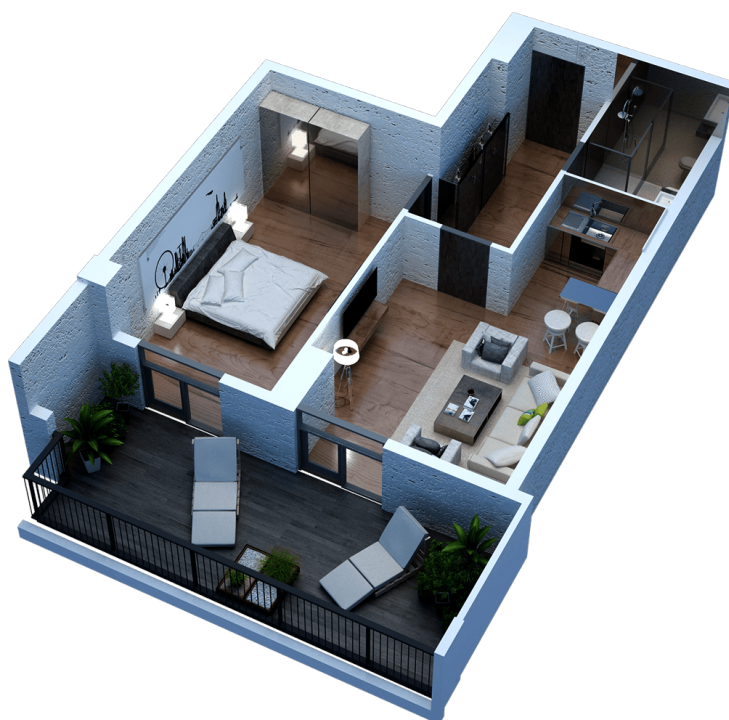

Block 2 Floor 24 Flat 149 Summer zone v1

74.6 m² Living area: 57.4 m² Terrace: 17.2 m²

347,000 ₾ Standard Price m² Price: 0 ₾

Offer

Contact person

Tel: 032 2 24 17 17

AXIS PALACE IN SAIRME STR.

Contact person