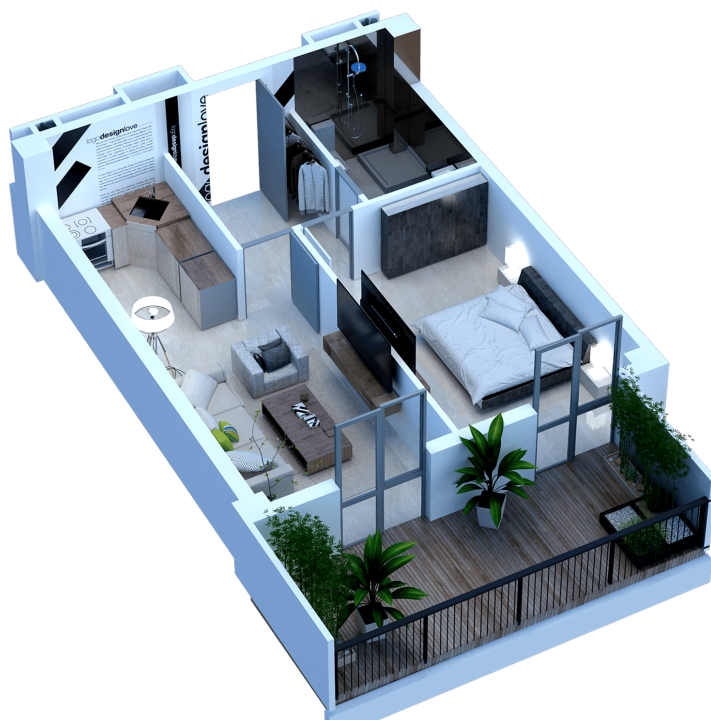

Block 2 Floor 25 Flat 160 Summer zone v1

67.7 m² Living area: 52.3 m² Terrace: 15.4 m²

323,000 ₾ Standard Price m² Price: 0 ₾

Offer

Contact person

Tel: 032 2 24 17 17

AXIS PALACE IN SAIRME STR.

Contact person